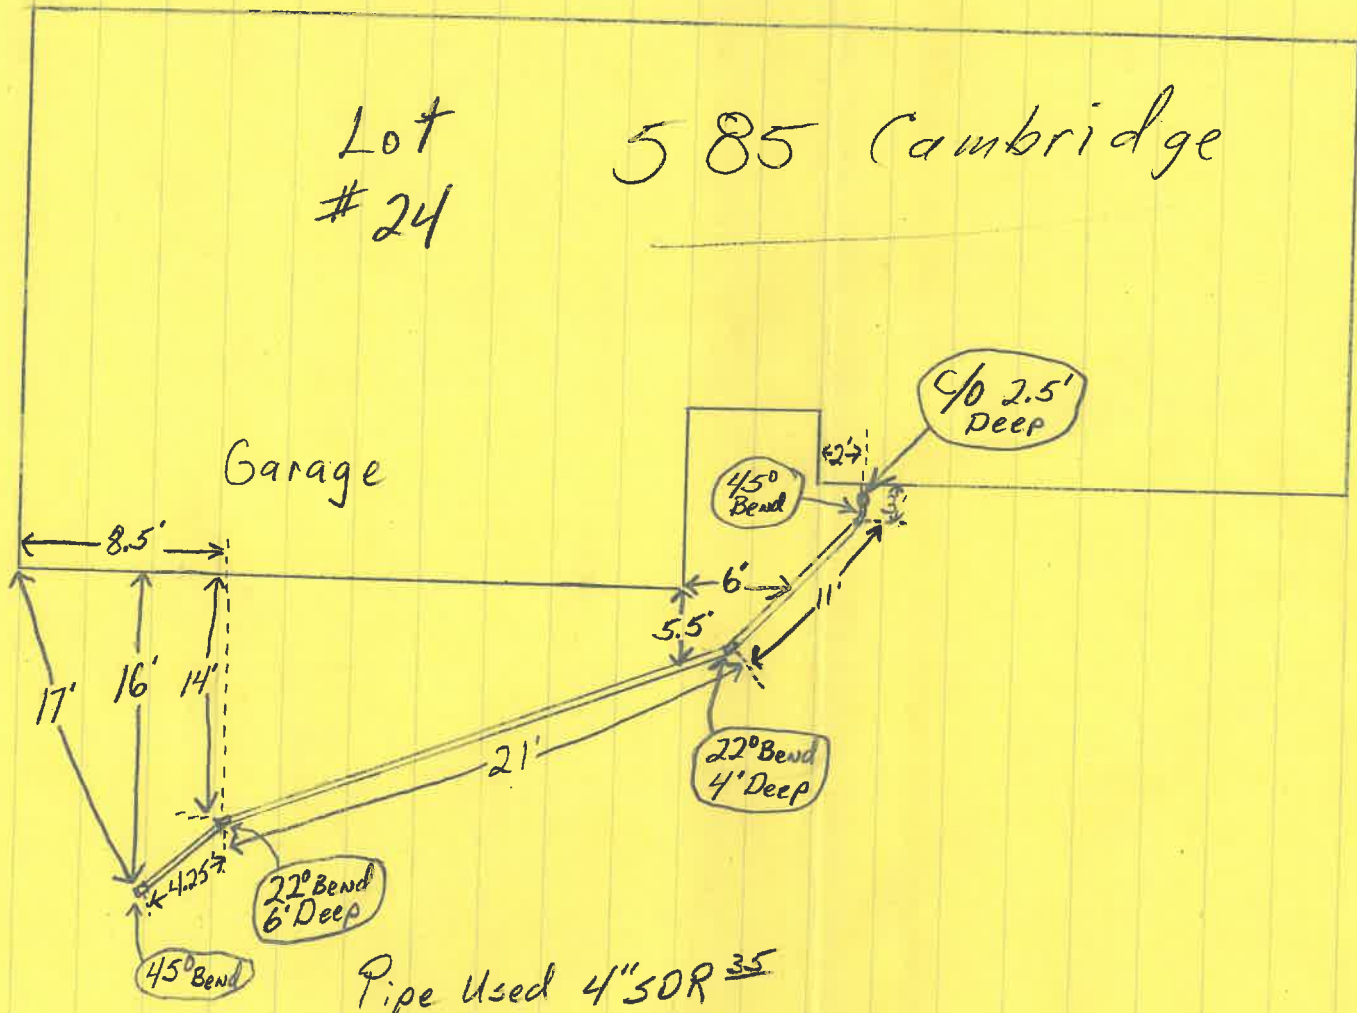

Picket Fence Sub-Div
Contractor: Beck's Constr.
6/4/99

Lot #24 585 Cambridge

Pipe Used 4" SDR³⁵
Sanitary Tap

Cambridge ST.